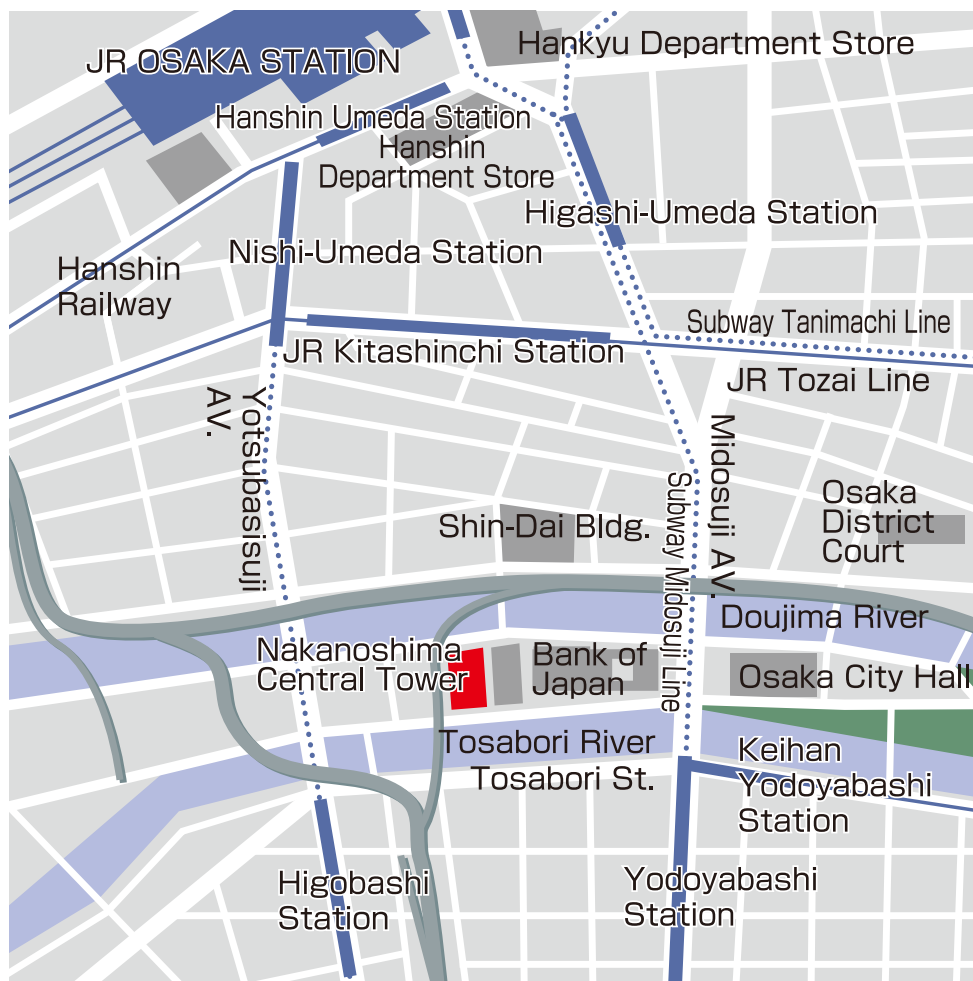

Osaka Head Office

Address

Nakanoshima Central Tower, 2-2-7 Nakanoshima, Kita-ku,
Osaka 530-0005

Contact
information

Phone / 06-6208-3500(switchboard)
FAX / 06-6208-3591